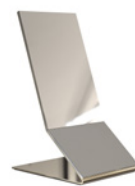

Height: 208 mm

Width: 100 mm

Depth: 125 mm

Design: Bønnelycke mdd

Brushed
Stainless
U4122

Polished
Stainless
U4122-P

Polished
Copper
U4122-C

Polished
Gold
U4122-GO