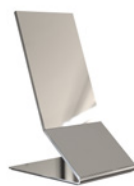

Height: 208 mm

Width: 100 mm

Depth: 125 mm

Design: Bønnelycke mdd

Brushed
Stainless
U4122

Polished
Stainless
U4122-P

Polished
Copper
U4122-C

Polished
Gold
U4122-GO